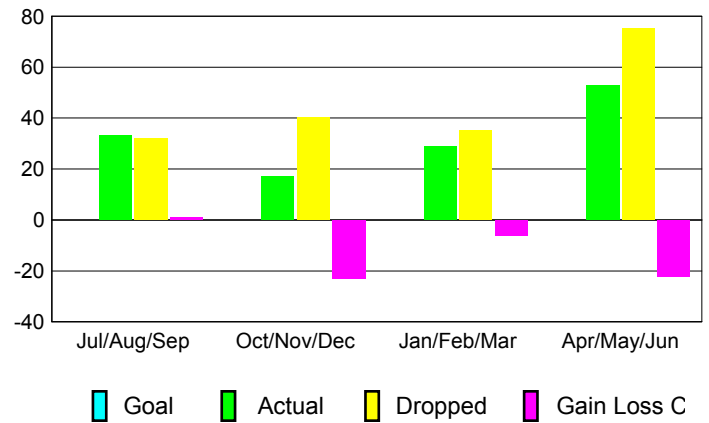

Membership Results 2012-2013
Goal, New, Dropped, Gain/Loss