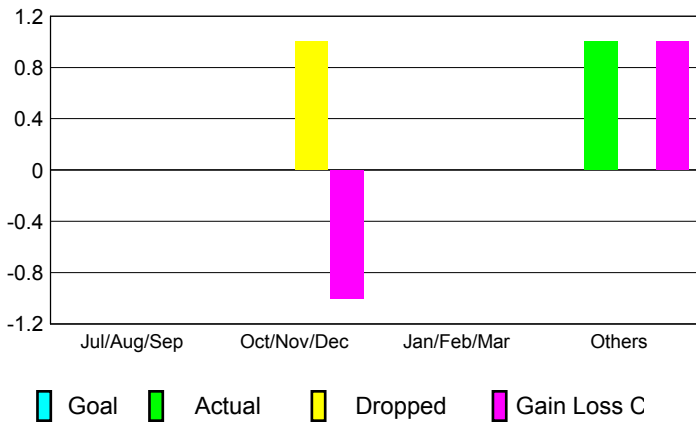

GMT: **HOWARD LEE**

Location: **ENGLAND**

GMT CA: **4**

CLUBS

Month	New Club Goal	Actual New Clubs	Actual Dropped Clubs	Gain/Loss of Clubs
2012-2013				
Jul/Aug/Sep	0	0	0	0
Oct/Nov/Dec	0	0	1	-1
Jan/Feb/Mar	0	0	0	0
Apr/May/June	0	1	0	1
Totals	0	1	1	0

Club Results 2012-2013
Goal, New, Dropped, Gain/Loss

MEMBERSHIP

Month	Net Memb Goal	Actual New Memb	Actual Dropped Memb	Gain/Loss of Memb
2012-2013				
Jul/Aug/Sep	0	33	32	1
Oct/Nov/Dec	0	17	40	-23
Jan/Feb/Mar	0	29	35	-6
Apr/May/June	0	53	75	-22
Totals	0	132	182	-50